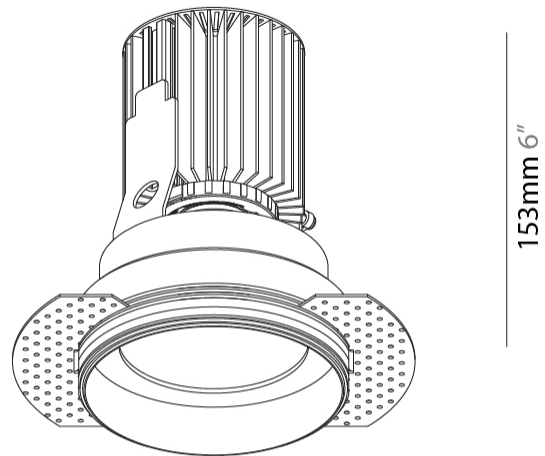

GENERAL

Series: Oiko
 Subseries: Oiko Standard
 Brand: Prolicht
 Division: Architectural
 Mounting Type: Trimless
 Mounting Location: Ceiling
 Subcategory: Downlight

PHYSICAL

Shape: Round
 Diameter (mm): 100
 Diameter (in): 3 ¹⁵/₁₆
 Height (mm): 153
 Height (in): 6
 Ceiling Thickness (mm): 10 / 12.5 / 15
 Ceiling Thickness (in): 3/8 or 1/2 or 9/16
 Min. Recessing Depth (mm): 170
 Min. Recessing Depth (in): 6 ¹¹/₁₆
 Light Distribution: Downlight
 Weight (kg): 0.6
 Weight (lbs): 1.322
 Fixture Finish: SSR / BKV / CWI / CRY / HAB / UFT / ITA / RUA / FTG / MYG / LOD / PUS / FRO / FUP / KIA / POP / BLS / SPG / MEY / GOH / GUM / CHC / COM / ABZ / JAG / OBR / MOS / ROR
 Fixture Material: Aluminum Die Cast
 Cut-out Measurements: 111mm / 4 3/8" Diameter
 Upon Request: Unique Sizes Unique Ceiling Thickness

OPTICAL

Reflector°: 18 / 26 / 40

RATINGS AND CERTIFICATIONS

Certified By: Certified for North American Standards
 IP rating: IP20

Ø 100mm 3 ¹⁵/₁₆"
 Ø 155mm 6 ¹/₈"

OIKO STANDARD TRIMLESS

A35431-

PROJECT

GENERAL

Series: Oiko
 Subseries: Oiko Standard
 Brand: Prolicht
 Division: Architectural
 Mounting Type: Recessed
 Mounting Location: Ceiling
 Subcategory: Downlight

PHYSICAL

Shape: Round
 Diameter (mm): 98
 Diameter (in): 3 7/8
 Height (mm): 75
 Height (in): 2 15/16
 Ceiling Thickness (mm): 10 / 12.5 / 15
 Ceiling Thickness (in): 3/8 or 1/2 or 9/16
 Min. Recessing Depth (mm): 90
 Min. Recessing Depth (in): 3 9/16
 Light Distribution: Downlight
 Weight (kg): 0.357
 Weight (lbs): 0.79
 Fixture Finish: SSR / BKV / CWI / CRY / HAB / UFT / ITA / RUA / FTG / MYG / LOD / PUS / FRO / FUP / KIA / POP / BLS / SPG / MEY / GOH / GUM / CHC / COM / ABZ / JAG / OBR / MOS / ROR
 Fixture Material: Aluminum Die Cast
 Cut-out Measurements: Ø 92mm / 3 5/8"